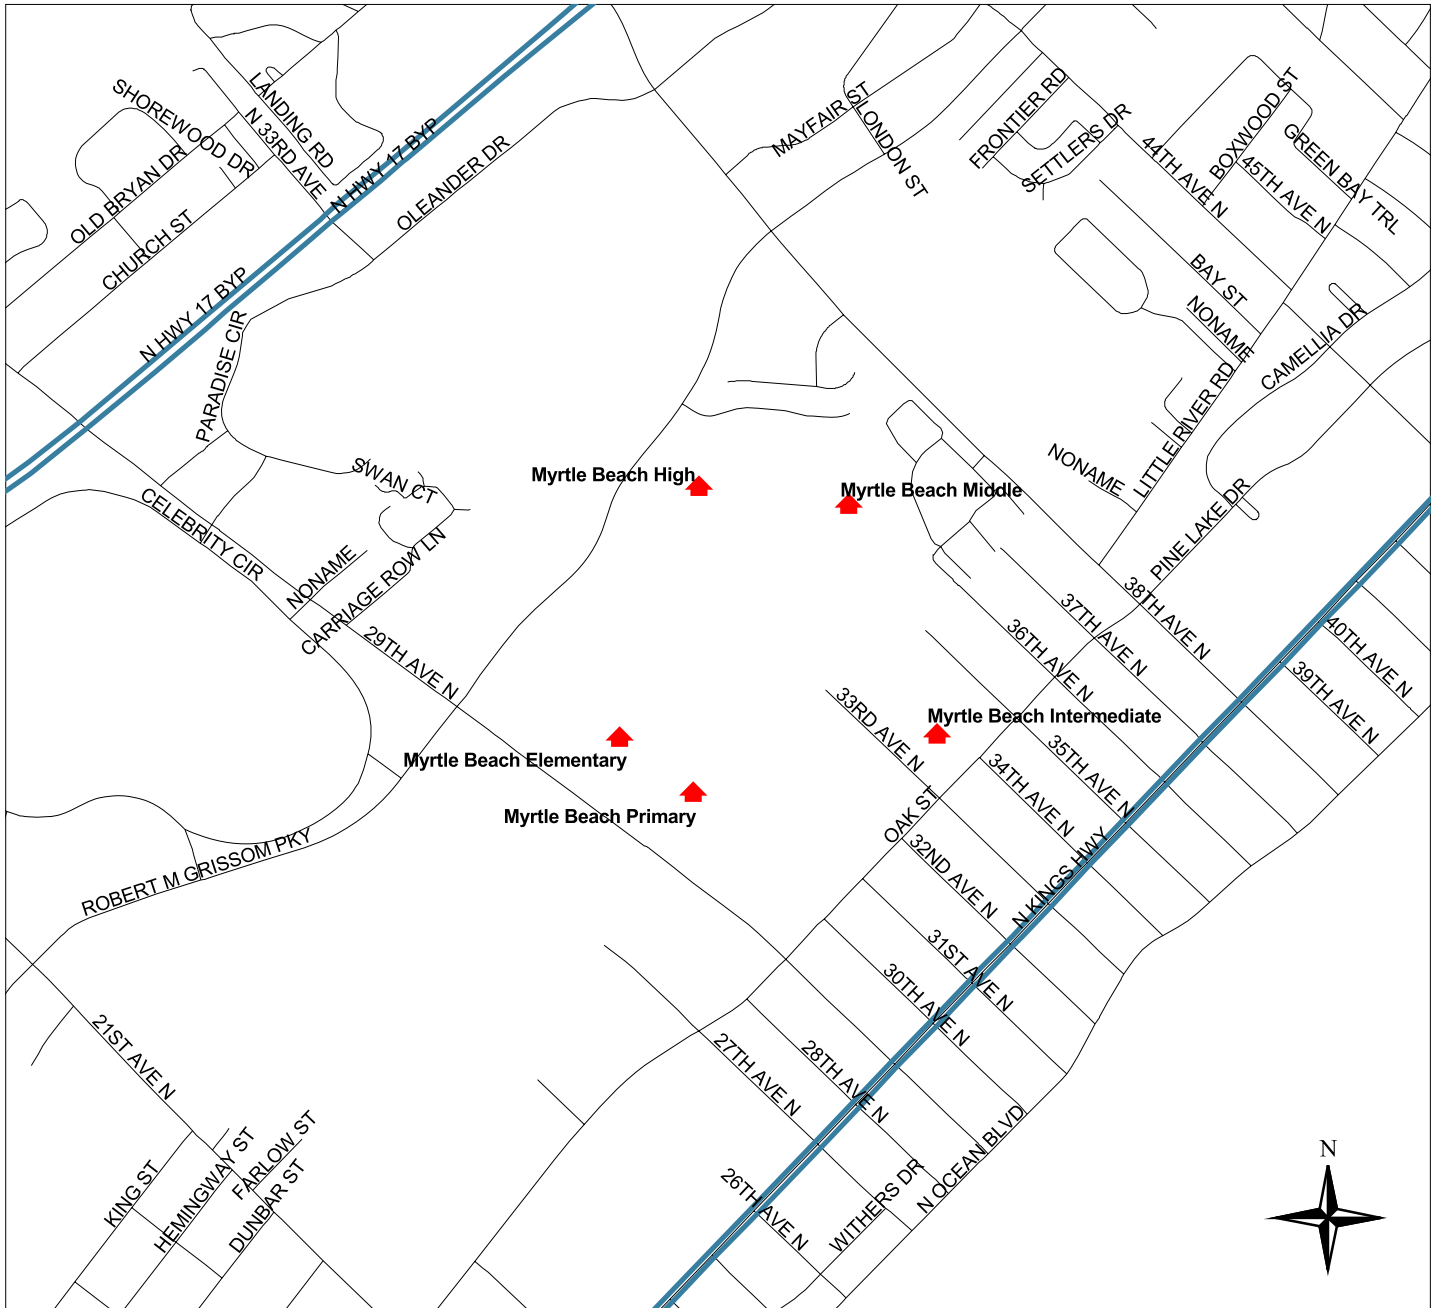

MYRTLE BEACH INTERMEDIATE SCHOOL

MYRTLE BEACH INTERMEDIATE SCHOOL

3301 Oak St. - Myrtle Beach, SC - 29577

From US HWY 17

- Take US HWY 17 towards BROADWAY AT THE BEACH.
- Turn RIGHT onto 29th AVE N.
- Take 29th AVE N to OAK ST.
- Turn LEFT onto OAK ST.
- Myrtle Beach Intermediate is on the LEFT.

From SC HWY 31

- Take SC HWY 31 to ROBERT M. GRISSOM PARKWAY.
- EXIT towards Myrtle Beach.
- Take GRISSOM PARKWAY South.
- Turn LEFT onto 38th AVE N.
- Turn RIGHT onto OAK ST.
- Myrtle Beach Intermediate School is on the RIGHT between 38th AVE N and 29th AVE N.